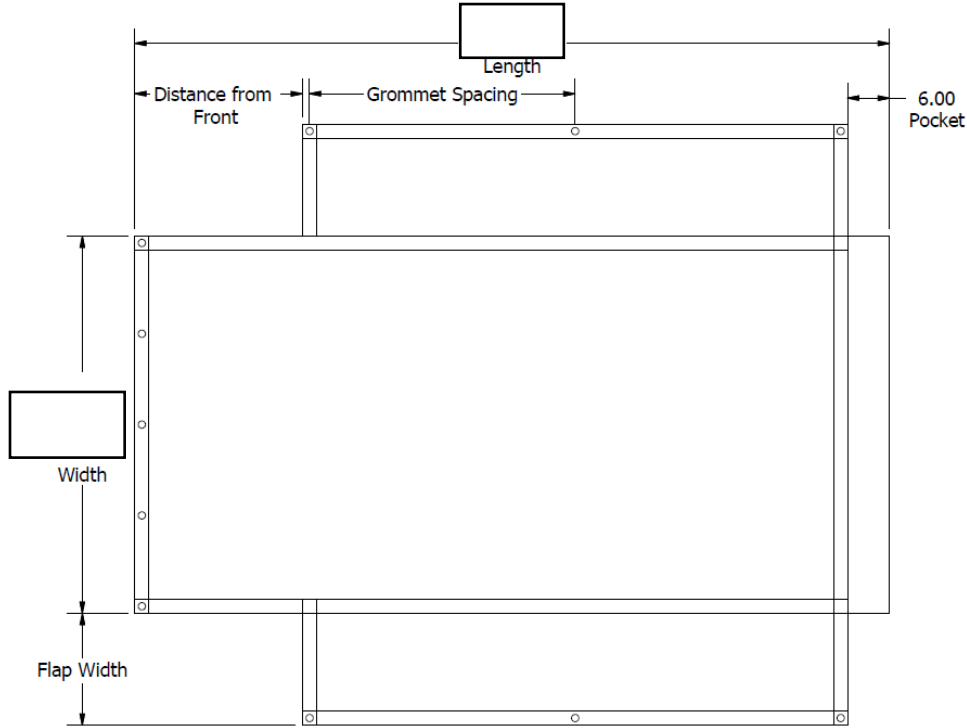

Order Quote US Tarp System Competitors System Name: _____

STEP 1: Details and Measurements

Tarp Standards:

- 2" Webbing
- 5 Grommets on Front of Tarp
- 36" Grommet Spacing down Sides
- 6" vinyl Lined Pocket
- 30" Distance from the Front
- 12" Flap Width

STEP 2: Materials

Black Mesh (BM) Pro-Tech Mesh (PTM) Multi-Color Mesh (MC) Monster Mesh (MM)
 Armor Mesh (AM) RFL Canvas (RFL) Asphalt Lumite (LU) 18oz Black Vinyl (BV)

STEP 3: Custom and Other Electives