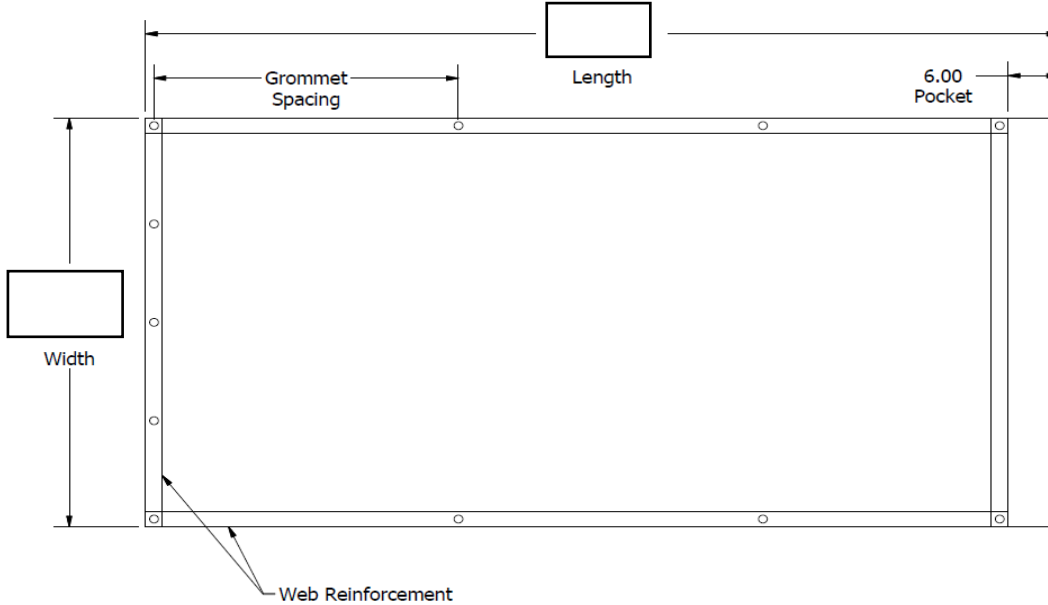

Order Quote US Tarp System Competitors System Name: _____

STEP 1: Details and Measurements

Tarp Standards:

- 2" Webbing
- 5 Grommets on Front of Tarp
- 6" Vinyl Lined Pocket
- 36" Grommet Spacing Down the Sides