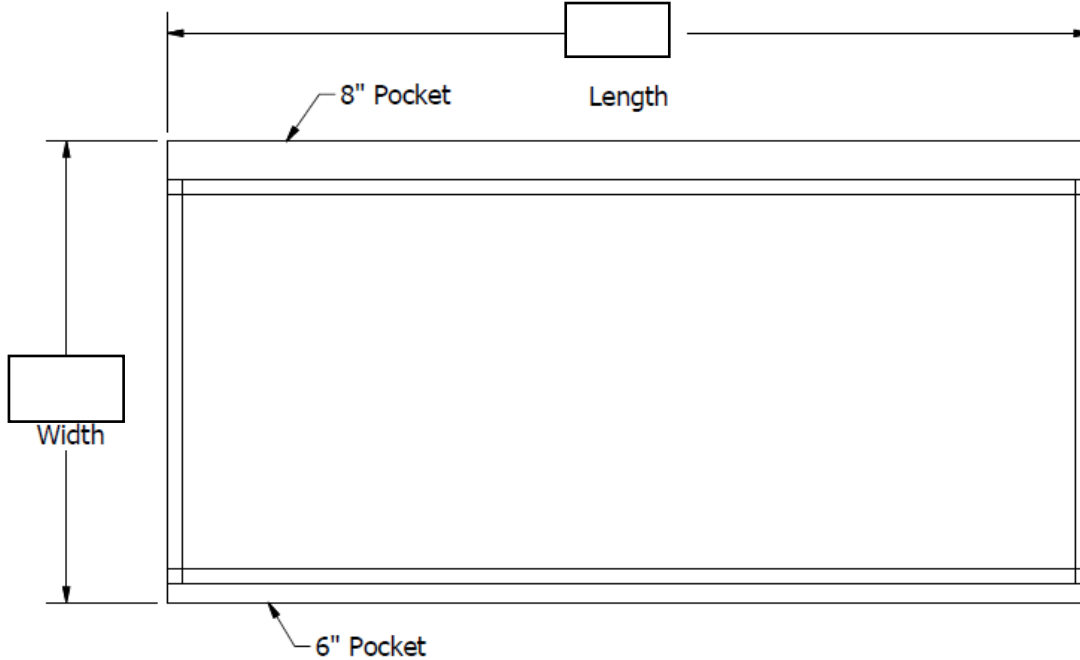

Order Quote US Tarp System Competitors System Name: _____

STEP 1: Details and Measurements

Tarp Standards:

- 8" Roll Tube Pocket
- 6" Fixed Tube Pocket
- 2" Webbing
- Standard Width 154"

STEP 2: Materials