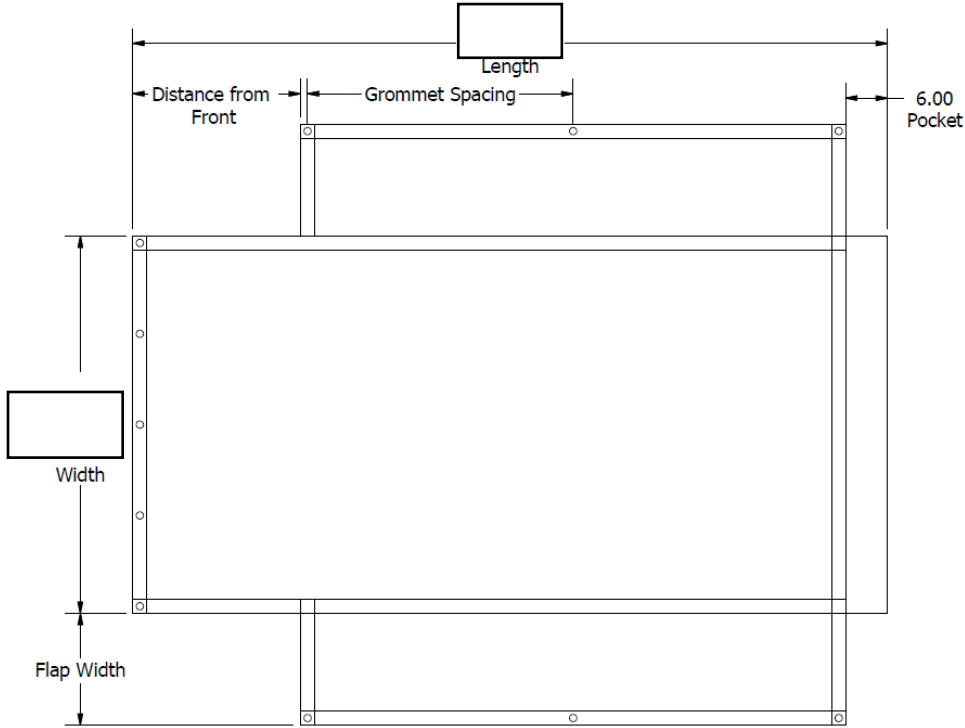

Order Quote US Tarp System Competitors System Name: _____

STEP 1: Details and Measurements

Tarp Standards:

- 2" Webbing
- 5 Grommets on Front of Tarp
- 36" Grommet Spacing down Sides
- 6" vinyl Lined Pocket
- 30" Distance from the Front
- 12" Flap Width

STEP 2: Materials

Black Mesh (BM) Pro-Tech Mesh (PTM) Multi-Color Mesh (MC) Monster Mesh (MM)
 Armor Mesh (AM) RFL Canvas (RFL) Asphalt Lumite (LU) 18oz Black Vinyl (BV)

STEP 3: Custom and Other Electives

Custom Distance from Front: _____ Custom Width of Flap: _____ Additional Webbing: _____
 (Please Draw in Reinforcement)

STEP 4: Contact Info

Name: _____
 Company: _____
 Location: _____
 Phone: _____
 Email: _____