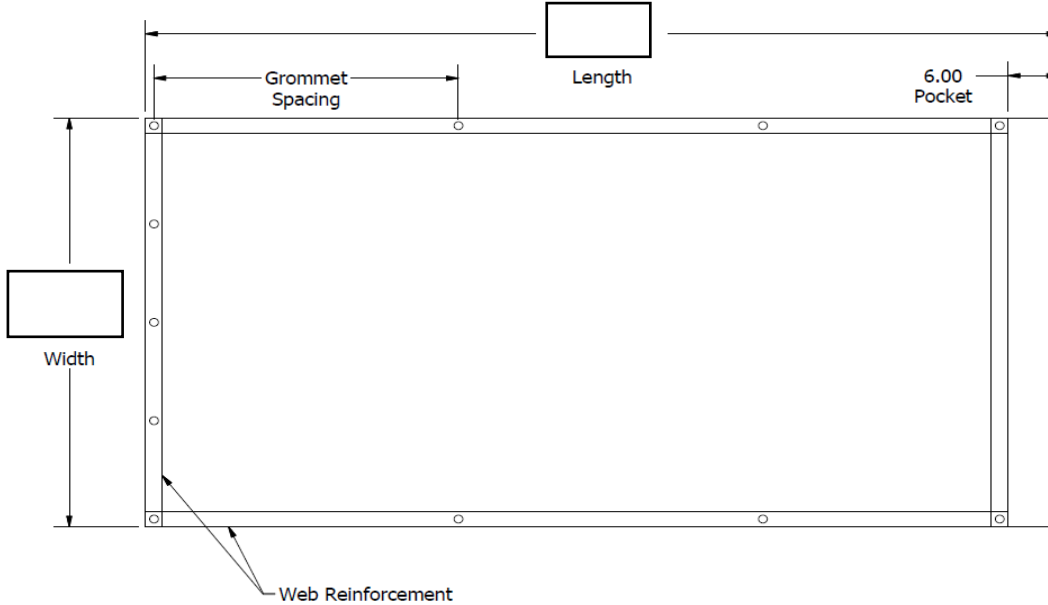

Order     Quote     US Tarp System     Competitors System Name: \_\_\_\_\_

**STEP 1: Details and Measurements**

**Tarp Standards:**

- 2" Webbing
- 5 Grommets on Front of Tarp
- 6" Vinyl Lined Pocket
- 36" Grommet Spacing Down the Sides