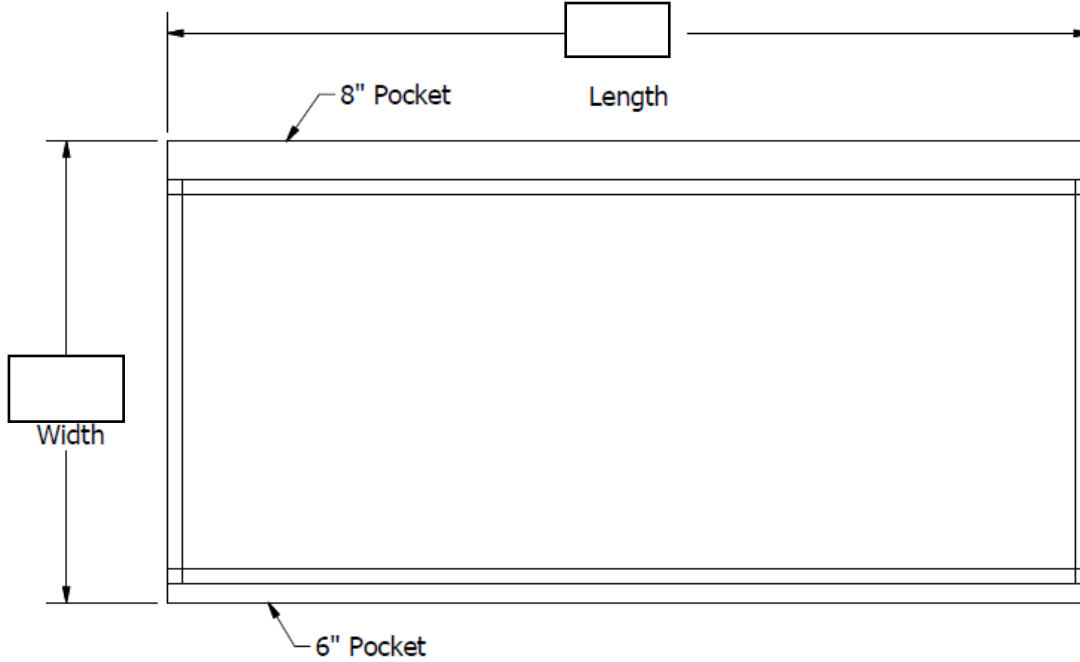

Order Quote US Tarp System Competitors System Name: _____

STEP 1: Details and Measurements

Tarp Standards:

- 8" Roll Tube Pocket
- 6" Fixed Tube Pocket
- 2" Webbing
- Standard Width 154"

STEP 2: Materials