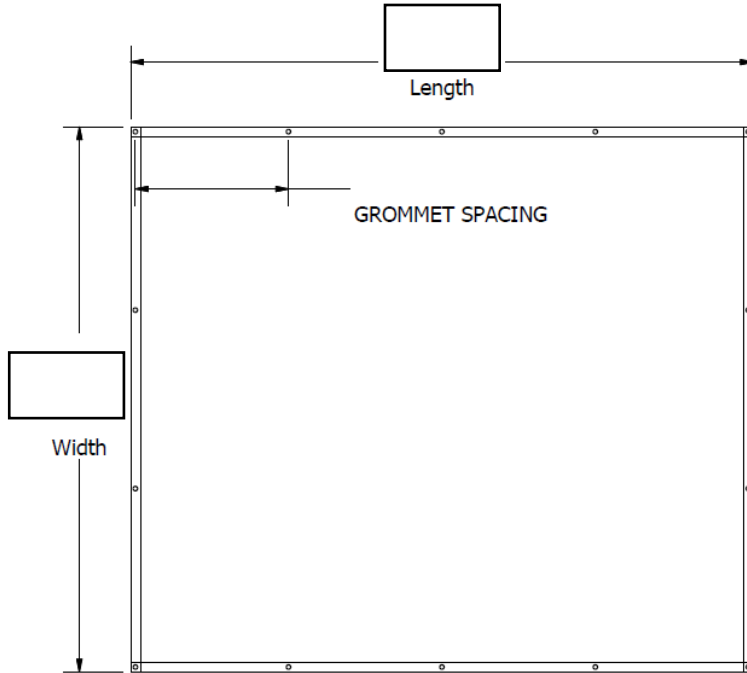

Order Quote US Tarp System Competitors System Name: _____

STEP 1: Details and Measurements

Tarp Standards:

- 2" Webbing
- 24" Grommet Spacing

STEP 2: Materials

Black Mesh (BM) Pro-Tech Mesh (PTM) Multi-Color Mesh (MC) Monster Mesh (MM)
 Armor Mesh (AM) RFL Canvas (RFL) Asphalt Lumite (LU) 18oz Black Vinyl (BV)