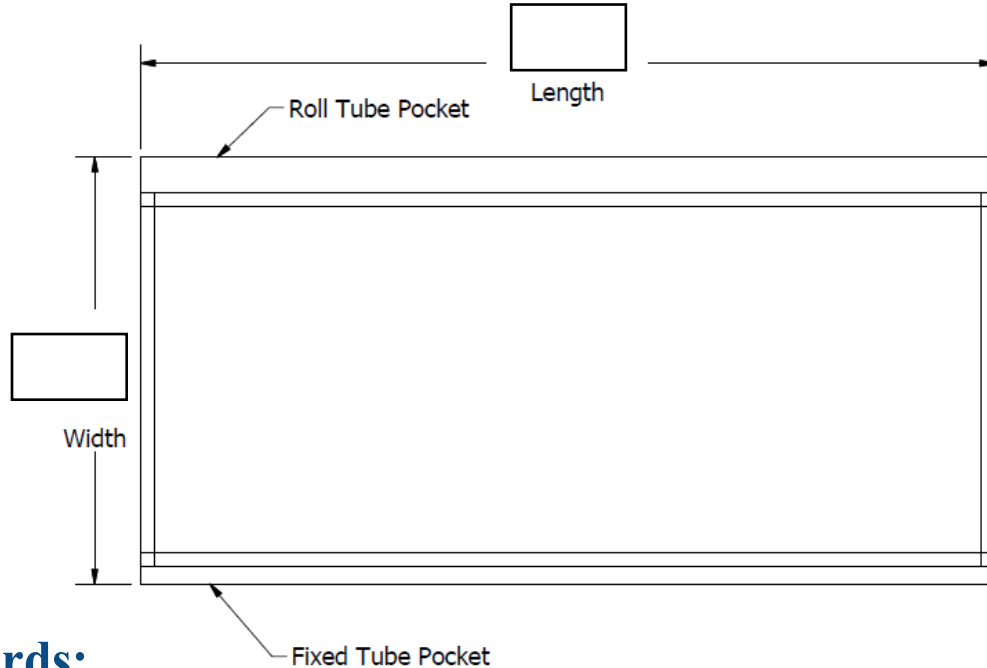

Order Quote US Tarp System Competitors System Name:

STEP 1: Tarp Dimension Trailer Dimension

Tarp Standards:

- 5" Roll Tube Pocket
- 3" Fixed Tube Pocket
- 2" Webbing
- Typical Width
- 96" Wide Trailer = 123" Tarp Finished Width
- 102" Wide Trailer = 129" Tarp Finished Width

STEP 2: Materials

Black Mesh (BM) Monster Mesh (MM) 18oz Black Vinyl (BV) 22oz Black Vinyl (22BV)

STEP 3: Custom and Other Electives

Custom Roll Tube Pocket: _____ Additional Reinforcement (Please Draw in Reinforcement)